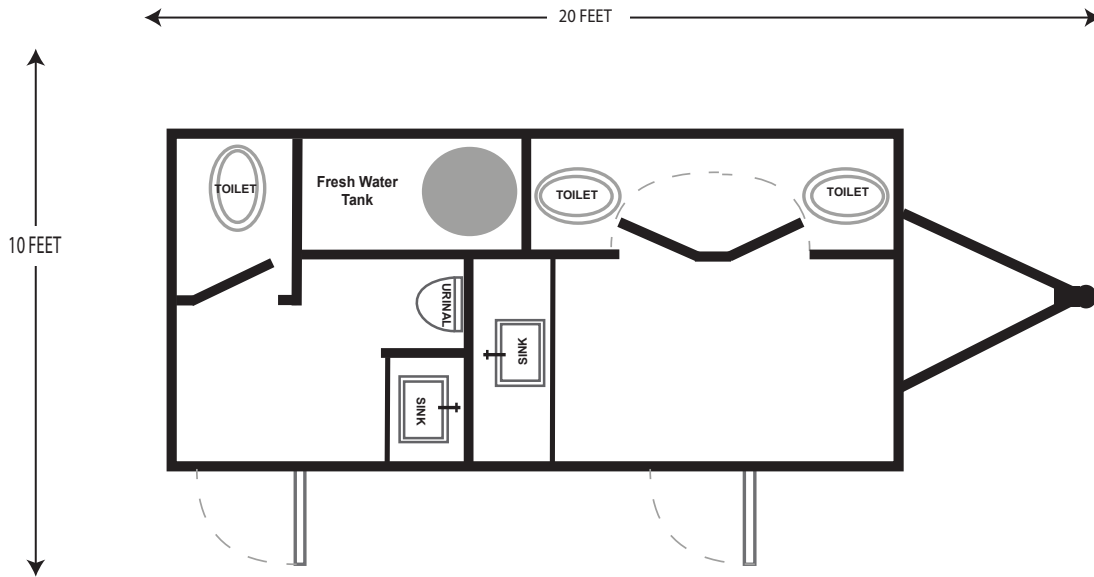

Contact: Tom Daniels

210.476.0738

210.834.3954*

*Cell & Text

A Royal Flush

Mobile Restroom Suites

Visit us at:
www.aroyalflush.net

The Susan

The "Susan" Mobile Restroom Trailer features AC & Heat, spacious interior, graffiti resistant walls, upscale entry steps and flooring with three toilets and two urinals. Fresh water holding tank: 160 gallons. Waste holding tank: 605 gallons.

Women's Side

2 partitioned porcelain flushing toilets
1 sink with paper and soap dispensers
Air-Conditioned & Heating
Automatic Air Fresheners

Men's Side

1 partitioned porcelain flushing toilet
1 wall hanging porcelain urinal
Air-Conditioned & Heating
Automatic Air Fresheners

Requirements:

Level ground. Power: access to one dedicated 20 amp electrical circuit (at the outlet and not further away) within fifty feet of the trailer.

Water: access to a water source with a garden hose connection within fifty feet of the trailer.