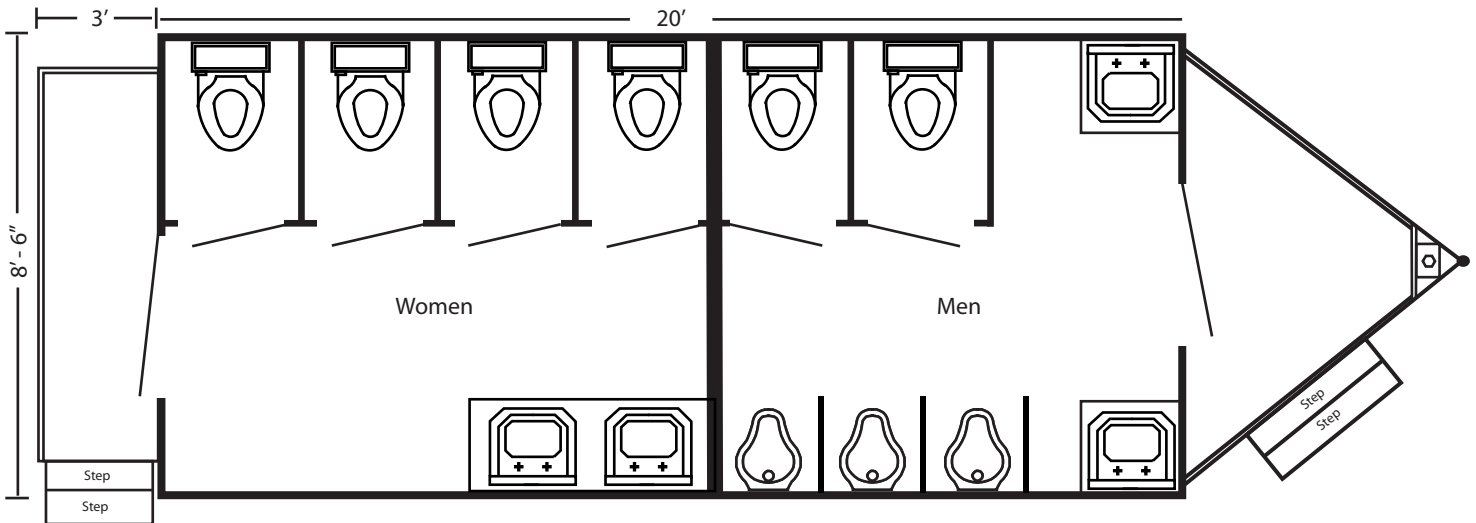

Contact: Tom Daniels

210.476.0738
210.834.3954

Mobile Restroom Suites

Visit us at:
www.aroyalflush.net

The Janice/Top Hat Plus Mobile Restroom

Looking for a high-volume portable restroom, the "Top Hat Plus" is your answer. Featuring seamless fiberglass walls, non-skid epoxy floors, solid plastic partitions, china sinks in stainless steel base cabinets with chrome-trimmed mirrors, and water efficient toilets, this facility is suitable for heavy crowd traffic and almost any weather condition.

Women's Side

- 4 Private Stalls with Porcelain Flushing Toilets
- 2 sinks with a large Vanity and Wood Framed Mirror
- Spacious and comfortable Interior
- Stereo/CD Music System

Men's Side

- 2 Private Stalls with Porcelain Flushing Toilet
- 3 Wall hung porcelain flushing urinals partitioned for optimum privacy
- 2 Vanities with Wood Framed Mirrors
- Spacious and comfortable Interior
- Stereo/CD Music System